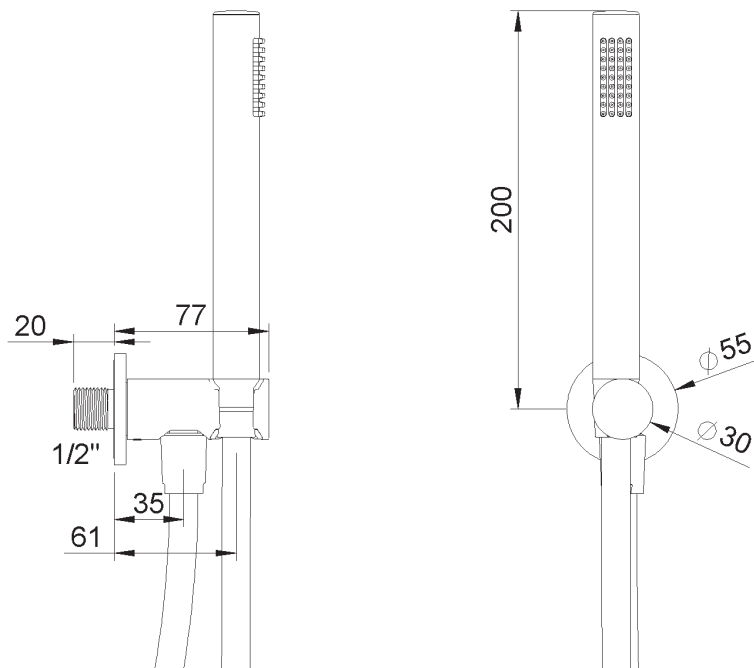

**PRODUCT TECHNICAL SHEET**

Collection : **CONTEMPORARY**

Ref. : **8027.--.33**

Set douche à main, coude, support et flexible - CONTEMPORARY

Set handdouche met slang, houder en haakse uitlaat - CONTEMPORARY

Set handshower with holder, flexible and elbow outlet - CONTEMPORARY

**Picture**

**Product details**

Weight : 1,1 kg

**Technical drawing**

RA0.V01