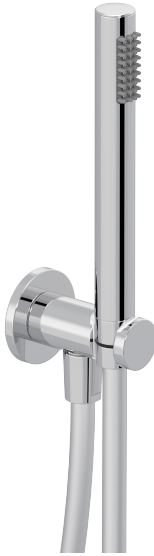

**PRODUCT TECHNICAL SHEET**

Collection : **CONTEMPORARY**

Ref. : **8027.--.33**

Set douche à main, coude, support et flexible - CONTEMPORARY

Set handdouche met slang, houder en haakse uitlaat - CONTEMPORARY

Set handshower with holder, flexible and elbow outlet - CONTEMPORARY

**Picture**

**Product details**

Weight : 1,1 kg

**Technical drawing**

RA0.V01